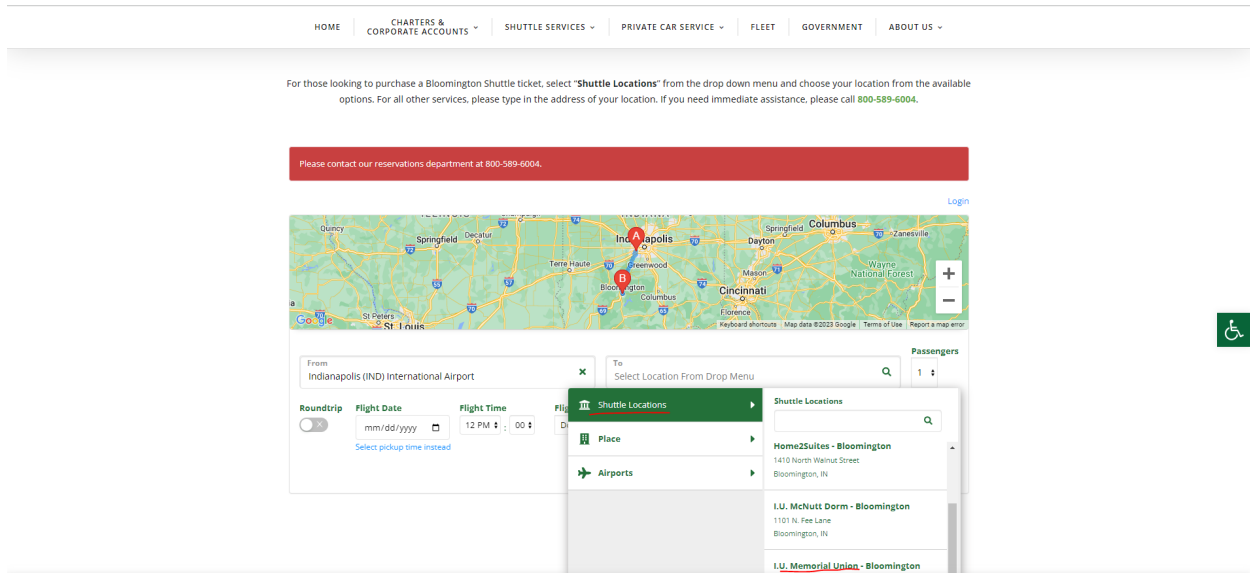

- If you are staying at the Biddle Hotel at the IMU (IU Memorial Union), select the “I.U. Memorial Union – Bloomington” stop.

Step five:

Enter your flight information. You will be prompted to select if your trip is roundtrip, the flight date(s) and times, and the flight type (domestic or international).