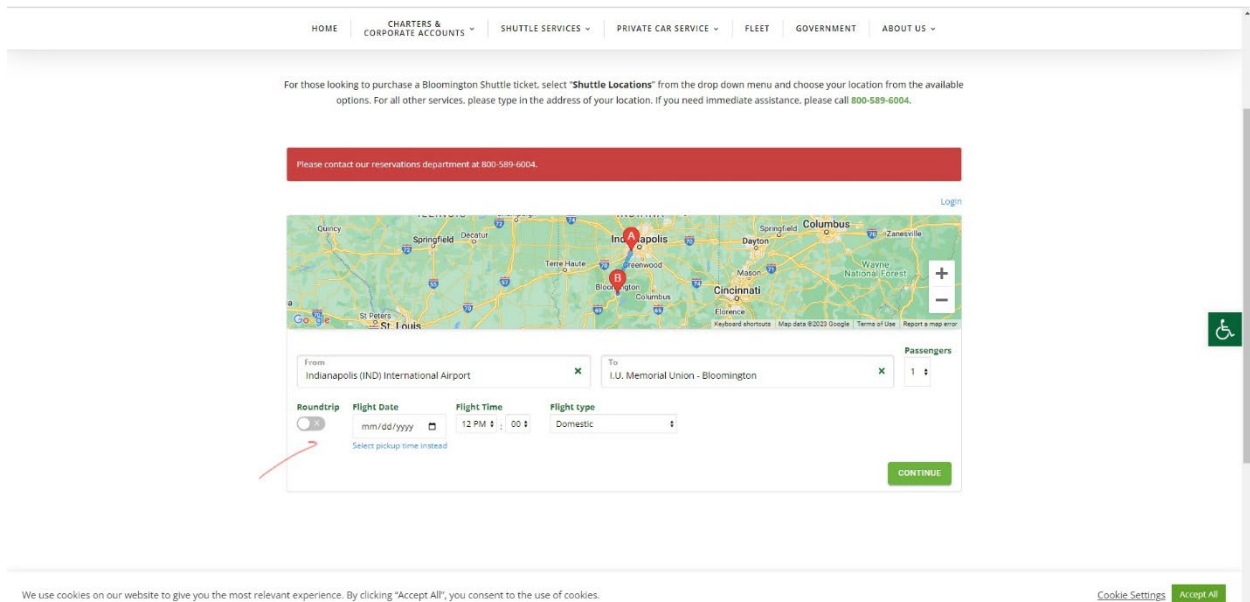

Step six:

Select the “Shared Ride” shuttle option.